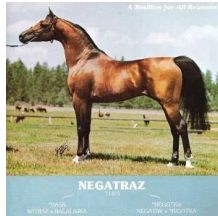

PARENTS

GRANDPARENTS

GREAT-GRANDPARENTS

GG-GRANDPARENTS

SIRE LINE

DAM LINE

NEGATRAZ

1971
AHR 71491
Bay