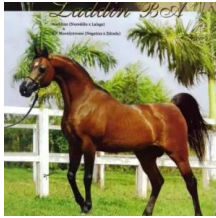

PARENTS

GRANDPARENTS

GREAT-GRANDPARENTS

GG-GRANDPARENTS

LADDIN BA

1989
AHR 437612
Bay