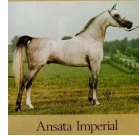

MPA IMDAAZ

Arabian | Male | Grey

BORN 1988

PARENTS

GRANDPARENTS

GREAT-GRANDPARENTS

GG-GRANDPARENTS

SIRE LINE

DAM LINE

IMPERIAL IMDAL
1982
Grey

ANSATA IMPERIAL
1976

DALIA++
1968

NABIEL+ /
1971
AHR 72106

RUMINAJA ALIA
1977

ANSATA IBN SUDAN
1965
AHR 32342

ANSATA DELILAH
1972