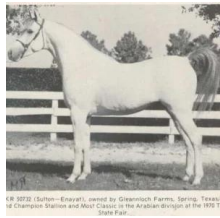

PARENTS

GRANDPARENTS

GREAT-GRANDPARENTS

GG-GRANDPARENTS

SIRE LINE

DAM LINE

Sakr

1968
AHR 50732
Grey

SULTANN

1961
EAO 52

ENAYAT

1961

SAMEH

1945
IOHB 139

LUBNA

1953

Morafic

1956
AHR 32261

Ameena

1951

Nazeer

1934
RAS 247

KATEEFA

1938

EL MOEZ

1934

SAMEERA

1934

SID ABOUHOM

1936

Moniet El Nefous

Nazeer

1934 | RAS 247

Mabrouka

1951

HAMDAN

1936

Yaman

1944

MANSOUR

1921 | RAS 111

Bint Samiha

1925 | RAS 133

SHAHLOUL

1931

BINT RISSALA

1920

Unknown

Unknown

Unknown

Unknown

Unknown

Unknown