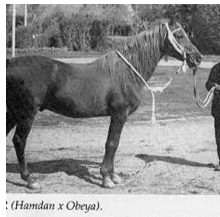

*NABILAHH

Arabian | Female | Grey

BORN 1960 · ASSOC. AHR · REG # 32264

PARENTS

GRANDPARENTS

GREAT-GRANDPARENTS

GG-GRANDPARENTS

SIRE LINE