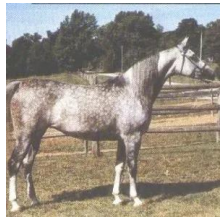

*NEGOTKA

1967
AHR 42087
Grey