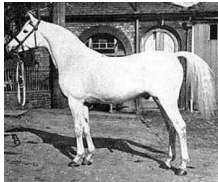

PARENTS

GRANDPARENTS

GREAT-GRANDPARENTS

GG-GRANDPARENTS

SIRE LINE

DAM LINE

Skowronek

1909
PASB, GSB and AHSB ...
Grey

Ibrahim
1898
PASB #407

Jaskolka

1891
PASB #3601

Jaskolka (Ibrahim x Jaskolka)

MAHOMED
1968

MAHIBA
1966

Rymnik
1876
PASB #73

Epopeja
1875

Mesaoud
1887
EGYPT and GSB EGYPT #118 / GSB #2070

Bint Bint Nura
1885
EGYPT and GSB EGYPT #122 / GSB #111

Hadban
1878
GSB #49

Dajania
1876
GSB #37

HADBAN ENZAHI
1952 | SBWM 79

Malikah
1962

Alaa El Din
1956

MOUNA
1954

Kortez
1870

Hama
1868

Unknown

Unknown

Aziz
1877 | Egypt EGYPT #277 / RAS #41

Yemameh
1872

Aziz
1877 | Egypt EGYPT #277 / RAS #41

Bint Nura
1870 | Egypt #281

Unknown

Unknown

Unknown

Unknown