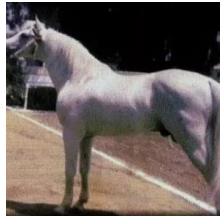

NEVISCA

Arabian | Female | Grey

BORN 1962

PARENTS

GRANDPARENTS

GREAT-GRANDPARENTS

GG-GRANDPARENTS

SIRE LINE

DAM LINE

Tabal

1952
Grey
Owner: Yeguada Militar

CONGO

1941
SSB 1839

HILANDERA

1942

Aquilatado