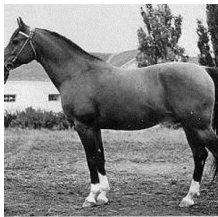

PARENTS

GRANDPARENTS

GREAT-GRANDPARENTS

GG-GRANDPARENTS

SIRE LINE

DAM LINE

ARAX

1952
RASB 1018
Bay