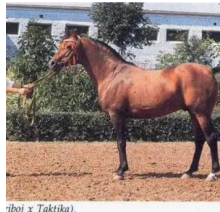

NOVATOR

Arabian | Male | Bay

BORN 1972

PARENTS

GRANDPARENTS

GREAT-GRANDPARENTS

GG-GRANDPARENTS

SIRE LINE

DAM LINE

Topol
1958
Bay

Topol x Taktika.

PRIBOJ
1944
RASB 313

Taktika
1943
RASB 254

Piolun
1934

Rissalma
1932
RASB 64

TAKI PAN
1937