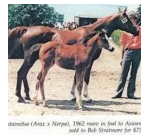

SIRE LINE

DAM LINE

Novator
1972
Bay

Topol
1958

NASTAVNITSA
1962

Sambor+
1965
Arabian Horse Registry 0053653

Darq Sasha
1982

PRIBOJ
1944
RASB 313