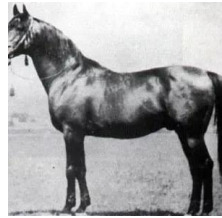

PARENTS

GRANDPARENTS

GREAT-GRANDPARENTS

GG-GRANDPARENTS

SIRE LINE

DAM LINE

WITRAZ

1938
PASB 901
Bay

Ofir

1933
PASB 00573

Makata

1931
PASB 248

Hardy

1926

FERJA

1924

KUHAILAN-HAIFI

1923
PASB 205

Dziwa

1922
PASB 69

FETYSZ

1924
PASB 97

Gazella II

1914
RASB 1

GANGES I

1901
PASB 107

Gazella II

1914
RASB 1

BAKSZYSZ

1901
PASB 31

ZULEJMA

1914

KUHAILAN KHARAS

1923

KUHAILA HAIFI

1923

ABU MLECH

1902 | PASB 2

ZULEJMA

1914

BAKSZYSZ

1901 | PASB 31

Siglavi Bagdady

1908

KOHEJLAN

Abra

1904

Unknown

Unknown

KOHEJLAN

Abra

1904

Ilderim

1894

Parada

1895

KOHEJLAN

1903

Pomponia

1902

Duplicates: ● Gazella II ● BAKSZYSZ ● ZULEJMA ● KOHEJLAN ● Abra

Pedigree of NUREDDIN | Generated June 24, 2026