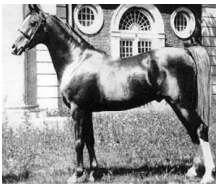

PARENTS

GRANDPARENTS

GREAT-GRANDPARENTS

GG-GRANDPARENTS

SIRE LINE

DAM LINE

Nureddin II
1911
GSB, AHSB and AHR G...
Chestnut
Owner: Roger Selby, Portsmo

Rijm
1901
GSB and SSB GSB #393 / SSB #296