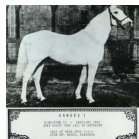

GANGES I
1901
PASB 107