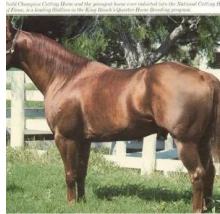

PEPPY SAN BADGER

American Quarter | Male | Sorrel

BORN 1974

PARENTS

GRANDPARENTS

GREAT-GRANDPARENTS

GG-GRANDPARENTS

SIRE LINE

DAM LINE

Mr San Peppy
1968
Sorrel

Leo San
1949

Leo
1940

Joe Reed II
1936

Little Fanny
1937

San Siemon
1934

Little Sue
1929