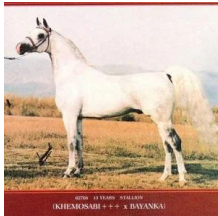

PARENTS

GRANDPARENTS

GREAT-GRANDPARENTS

GG-GRANDPARENTS

SIRE LINE

DAM LINE

KAIYOUM++
1970
AHR 62768
Grey