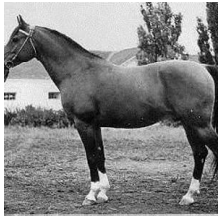

PARENTS

GRANDPARENTS

GREAT-GRANDPARENTS

GG-GRANDPARENTS

SIRE LINE

DAM LINE

ARAX

1952
RASB 1018
Bay