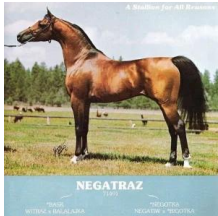

PRYME THYME

Arabian | Male | Bay

BORN 1991

PARENTS

GRANDPARENTS

GREAT-GRANDPARENTS

GG-GRANDPARENTS

SIRE LINE

DAM LINE

NEGATRAZ

1971
AHR 71491
Bay

BASK++

1956
AHR 25460

*NEGOTKA

1967
AHR 42087

WITRAZ