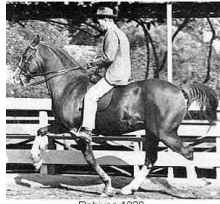

PARENTS

GRANDPARENTS

GREAT-GRANDPARENTS

GG-GRANDPARENTS

SIRE LINE

DAM LINE

RABIYAS
1936
AHR 1236
Chestnut

Rabiyas 1236

RAHAS
1928