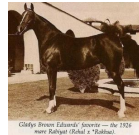

RABIYAT
1926