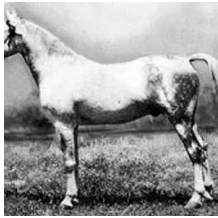

RANA

Arabian | Female | Grey

No Photo

BORN 1930

PARENTS

GRANDPARENTS

GREAT-GRANDPARENTS

GG-GRANDPARENTS

SIRE LINE

DAM LINE

Bagdad
1923
Grey

Desmoin
1949

***AZJA IV**
1935
AHR 1543

Wan Dick
1898

Elegantka
1905

Image
1933
AHR 1008