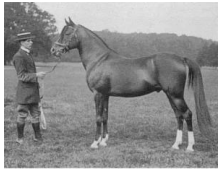

RANGHA

Arabian | Female | Dark Chestnut

No Photo

BORN 1911 · OWNER Mr HVM Clark for Courthouse Stud, West Susse · ASSOC. GSB and AHSB · REG # GSB #603 / AHSB #61 · BREEDER Lady Anne Blunt, Crabbet..

PARENTS

GRANDPARENTS

GREAT-GRANDPARENTS

GG-GRANDPARENTS

SIRE LINE

Berk
1903
GSB and AHR GSB #43...
Bay
Owner: WR Brown, USA

BERK (Seyal x Bukra)
1903 Bay Stallion

Seyal
1897
GSB #320

SEYAL (Mesaoud x Aziz)
1897 Gray Stallion