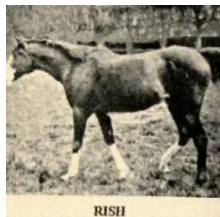

Rish

1903
Bay

RABLA
1899

HEIJER

Lafitte

Rymnik
1876

Epopeja
1875

Azrek
1881
GSB #70

Nefisa
1885

MESALOUD
1887
GSB 2070

Rosemary
1886
GSB 117

Unknown

Unknown

Unknown

Unknown

KORTEZ
1870

Hama
1868

Unknown

Unknown

DESERT BRED

Desert Bred

HADBAN
1878 | GSB 49

Dajania
1876

Aziz
1876

Yamama III
1888

Jeroboam
1882

Rodania
1869 | GSB 13