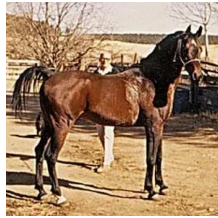

PARENTS

GRANDPARENTS

GREAT-GRANDPARENTS

GG-GRANDPARENTS

SIRE LINE

DAM LINE

RASHAD IBN NA...
1955
Bay