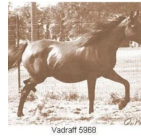

SIRE LINE

DAM LINE

RAFFON

1961
AHR 19040
Bay

Owner: HEMMING ARABIANS

Gazon

1955
AHR 0009875

Vadraff