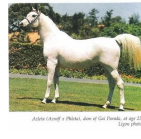

RAY-DOR GIRADA

Arabian | Female | Bay

No Photo

BORN 1972

PARENTS

GRANDPARENTS

GREAT-GRANDPARENTS

GG-GRANDPARENTS

SIRE LINE

Gai Parada+++

1969
AHR 0054484
Grey

FERZON

1952
AHR 7723

Azleta

1961
AHR 0018947

FERNEYN