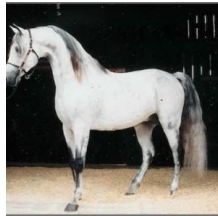

RAZCAL BEY

Arabian | Male | grey

BORN May 19, 2005 · OWNER Kathy Polcsan · ASSOC. AHR · REG # 0620792 · BREEDER Mike Nichols

PARENTS

GRANDPARENTS

GREAT-GRANDPARENTS

GG-GRANDPARENTS

SIRE LINE

DAM LINE

BRAVADO BEY V
1992
Grey

CA RUFFLESNL...
1990
Grey

HUCKLEBERRY BEY++
1976
AHR 144007

BACHISTA V
1982

FAME VF+
1982
Arabian Horse Association AHR*268...

AMBIANCE V
1984

Bay El Bey
1969
AHR 54146