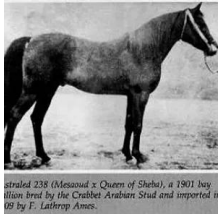

PARENTS

GRANDPARENTS

GREAT-GRANDPARENTS

GG-GRANDPARENTS

SIRE LINE

DAM LINE

ASTRALED
1900
AHR 238
Bay