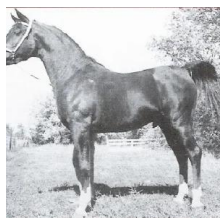

ROYAL ZATARA

Arabian | Female | Grey

No Photo

BORN 1967

PARENTS

GRANDPARENTS

GREAT-GRANDPARENTS

GG-GRANDPARENTS

SIRE LINE

DAM LINE

Royal Zaltar
1960
Black

Tarff
1954
Arabian Horse Association 9376

FADL
1930
AHR 896

Turfa
1933

IBN RABDAN
1917 | RAS 86

MAHROUSSA