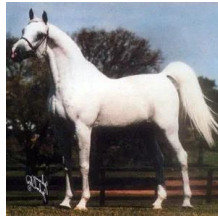

PARENTS

GRANDPARENTS

GREAT-GRANDPARENTS

GG-GRANDPARENTS

SIRE LINE

DAM LINE

Shaikh Al Badi

1969
AHR 54456
Grey