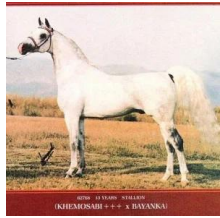

PARENTS

GRANDPARENTS

GREAT-GRANDPARENTS

GG-GRANDPARENTS

SIRE LINE

DAM LINE

KAIYOUM++
1970
AHR 62768
Grey