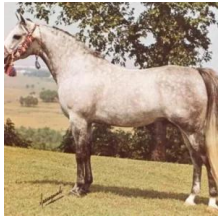

SABBAB

Arabian | Female | Grey

No Photo

BORN 1971

PARENTS

GRANDPARENTS

GREAT-GRANDPARENTS

GG-GRANDPARENTS

SIRE LINE

DAM LINE

SAMIM

1966
AHR 36237
Grey

*ANSATA IBN HALIMA++

1958
AHR 15897

Nazeer

1934
RAS 247