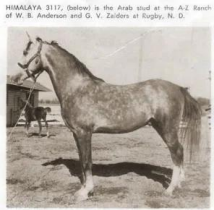

PARENTS

GRANDPARENTS

GREAT-GRANDPARENTS

GG-GRANDPARENTS

SIRE LINE

DAM LINE

Himalaya
1945
Grey