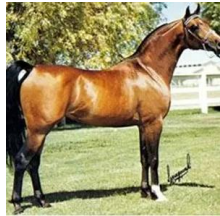

PARENTS

GRANDPARENTS

GREAT-GRANDPARENTS

GG-GRANDPARENTS

SIRE LINE

DAM LINE

*EL PASO
1967
AHR 128871
Bay

Czort
1949
PASB 1330

WIELKI SZLEM
1938

Forta
1943
PASB 1056

Ofir
1933 | PASB 00573

Elegantka
1923 | RASB 12

KUHAILAN ABU URKUB
1935 | PASB 1124

Porta
1931 | PASB 330

WITRAZ
1938
PASB 901

Ofir
1933 | PASB 00573

Makata
1931 | PASB 248

RASIM PIERWSZY
1937

EL-ZABIBE
1938

Elza
1942
PASB 921

WITRAZ
1938 | PASB 901

BALALAJKA
1941 | PASB 962

RAPTURE
1946

Ragala
1934