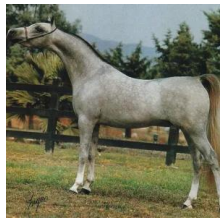

SAIKI

Arabian | Female | Gray

BORN 2008 · OWNER Wess Albrecht · BREEDER Paula O'Keefe

PARENTS

GRANDPARENTS

GREAT-GRANDPARENTS

GG-GRANDPARENTS

SIRE LINE

DAM LINE

SASAKI
1981
AHR 245043
Grey

NAGASAKI
1969
AVS 483

SACUDIR
1954

NEVISCA
1962

MAQUILLO
1949 | SSB 2437

JABONERA
1946

Tabal
1952