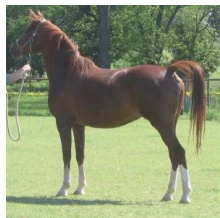

DULCE SONRISA
2002
Chestnut