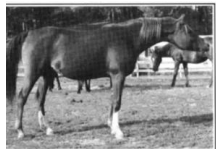

Marecho
1980
Arabian Horse Associa...
Chestnut
Owner: Sherry Joyce Nunges

MARECHO #210360
(IBN SIRECHO x BINT AL ASMAR)
50% *FADL - *TURFA
50% SIRECHO