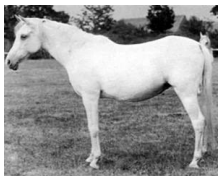

Sobha

1879
EGYPT and GSB EGYPT...
Grey

SOBHA (Wazir x Selma I)
1879 grey mare

Wazir

1863
Egypt #213

Selma

1865
Egypt #229

Unknown

Unknown

Unknown

Unknown

Zobeyni

1844
Egypt #233

Ghazieh

1850
Egypt #234

Unknown

Unknown

Unknown

Unknown

Unknown

Unknown

Unknown

Unknown

Unknown

Unknown

Barq

1834

Sununah

1834

Unknown

Unknown

Unknown

Unknown

Unknown

Unknown