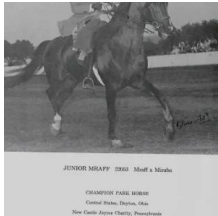

PARENTS

GRANDPARENTS

GREAT-GRANDPARENTS

GG-GRANDPARENTS

SIRE LINE

DAM LINE

JUNIOR MRAFF
1962
Bay