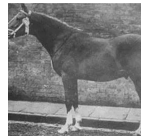

*ALDEBAR
1919