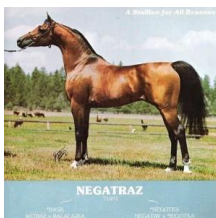

PARENTS

GRANDPARENTS

GREAT-GRANDPARENTS

GG-GRANDPARENTS

SIRE LINE

DAM LINE

NEGATRAZ

1971
AHR 71491
Bay

BASK++
1956
AHR 25460