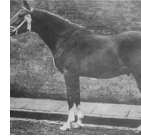

*ALDEBAR
1919