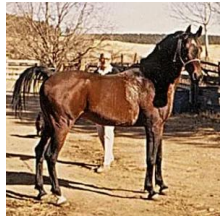

PARENTS

GRANDPARENTS

GREAT-GRANDPARENTS

GG-GRANDPARENTS

SIRE LINE

DAM LINE

RASHAD IBN NAFAA EL SAGHIRA
1955
Bay