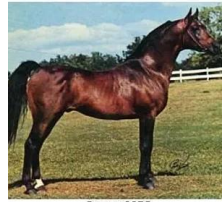

PARENTS

GRANDPARENTS

GREAT-GRANDPARENTS

GG-GRANDPARENTS

SIRE LINE

DAM LINE

Gazon

1955
AHR 0009875
Bay

Gazon 8875