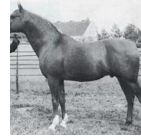

SMOKY

Arabian | Female | Grey

BORN 1962

PARENTS

GRANDPARENTS

GREAT-GRANDPARENTS

GG-GRANDPARENTS

SIRE LINE

DAM LINE

Kanzler
1941
Grey

LOWELAS
1930

Khamza
1936

HALEF
1937
SBWM 42

Jatta
1933

KOHEILAN I
1922
PASB 189

Elegantka
1923
RASB 12