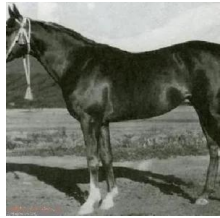

PARENTS

GRANDPARENTS

GREAT-GRANDPARENTS

GG-GRANDPARENTS

SIRE LINE

DAM LINE

SKRZYP
1936
Chestnut