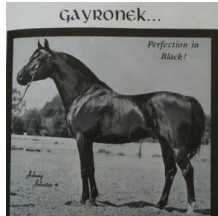

SW AMYR GAYRONEK

Arabian | Male | Black

BORN 1971

PARENTS

GRANDPARENTS

GREAT-GRANDPARENTS

GG-GRANDPARENTS

SIRE LINE

DAM LINE

GAYRONEK
1964
Black

Risab
1950

SAHAGAY
1947

IBN FADJUR
1959

RISANTA
1959

Ronek
1931

Fadahma
1936