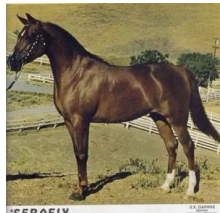

SX PADRON

Arabian | Male | Chestnut

BORN 1982

PARENTS

GRANDPARENTS

GREAT-GRANDPARENTS

GG-GRANDPARENTS

SIRE LINE

DAM LINE

***Padron**
1977
ARH 175389
Chestnut

Photo: (Padron & *Mina)

Patron
1966
AVS 586

Odessa
1973
AVS 678

***SERAFIX**
1949
AHR 8955

SX DAPHNE
1969
Chestnut

Photo: SERAFIX