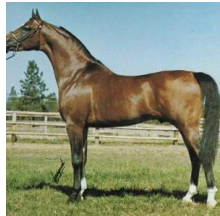

THE DREAMSPINNER

Arabian | Female | Bay

BORN 1984 · ASSOC. AHR · REG # 23681 CAHR

PARENTS

GRANDPARENTS

GREAT-GRANDPARENTS

GG-GRANDPARENTS

SIRE LINE