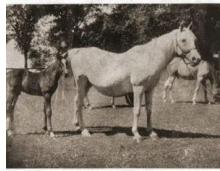

Nabika
1928
Grey