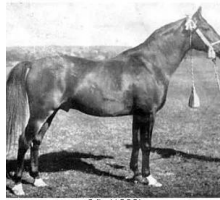

PARENTS

GRANDPARENTS

GREAT-GRANDPARENTS

GG-GRANDPARENTS

SIRE LINE

DAM LINE

Ofir

1933
PASB 00573
Bay

Ofir (1933)