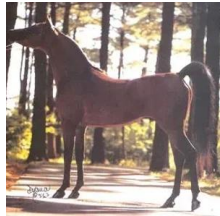

WN ALLEY CAT

Arabian | Female | grey

BORN 1989

PARENTS

GRANDPARENTS

GREAT-GRANDPARENTS

GG-GRANDPARENTS

SIRE LINE